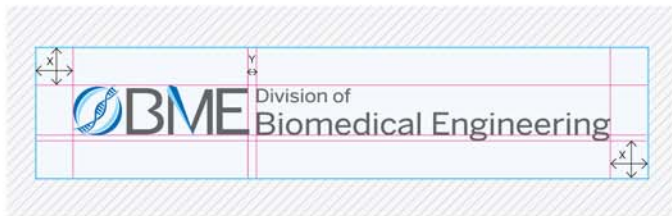

MASTER SIGNATURE ARTWORK

RECOMMENDED SIZE WITH CLEAR SPACE

Blue indicates **Clear Space**. The blue area must be kept free of other elements. Grey padding indicates **Safe Zone**. Magenta indicates type and element alignment and boundaries.

The minimum required **Clear Space** is defined by the measurement 'X' (equal to the height of the uppercase letters, known as the 'cap-height'). The width is equal to the height.)

FONTS USED IN LOGOTYPE